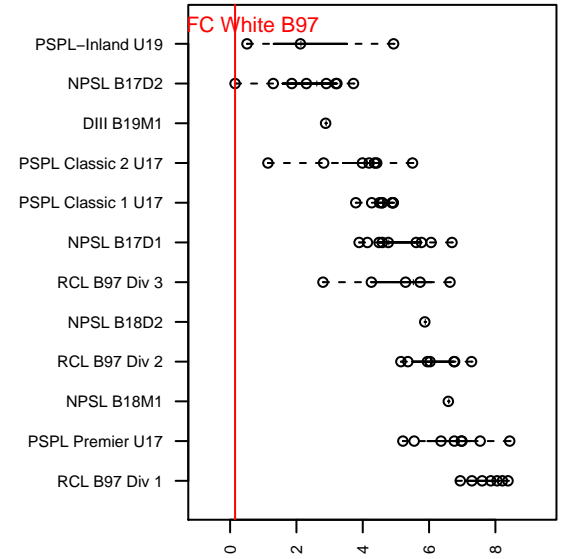

FWFC White B97

Federal Way FC
Federal Way, WA
B97 total strength=1126
attack=5.2 defense=1.85
fall league = NPSL B17D2

alt names used:
FWFC 97 White

Venues played:
2014 NPSL B17D2

**attack and defense variance (black dot)
relative to other teams
and top 10 in region**

**attack and defense rating
relative to others at age
and all opponents in last 13 months**

Performance relative to 13 month average

Performance relative to 13 month average

date	home		away		venue	pred.home	pred.away
2014-11-23	Santos FC B97	3	FWFC White B97	3	2014 NPSL B17D2	6.02	0.73
2014-11-16	FWFC White B97	2	Newport FC Nova B97	4	2014 NPSL B17D2	0.69	5.78
2014-11-09	NWSC Islanders B97	8	FWFC White B97	2	2014 NPSL B17D2	5.65	0.84
2014-11-02	South Whidbey Reign B97	1	FWFC White B97	1	2014 NPSL B17D2	1.87	0.84
2014-10-26	FWFC White B97	0	Vashon Riptide B97	6	2014 NPSL B17D2	1.44	6.42
2014-10-19	FWFC White B97	0	Santos FC B97	11	2014 NPSL B17D2	0.73	6.02
2014-10-12	Newport FC Nova B97	10	FWFC White B97	2	2014 NPSL B17D2	5.78	0.69
2014-10-05	FWFC White B97	0	TPCJSA Thunder B97	5	2014 NPSL B17D2	0.84	10.00
2014-09-28	FWFC White B97	1	South Whidbey Reign B97	1	2014 NPSL B17D2	0.84	1.87
2014-09-21	Vashon Riptide B97	7	FWFC White B97	0	2014 NPSL B17D2	6.42	1.44
2014-09-14	ISC Gunners Select B97	4	FWFC White B97	0	2014 NPSL B17D2	3.50	1.07
2014-09-07	FWFC White B97	0	NWSC Islanders B97	5	2014 NPSL B17D2	0.84	5.65